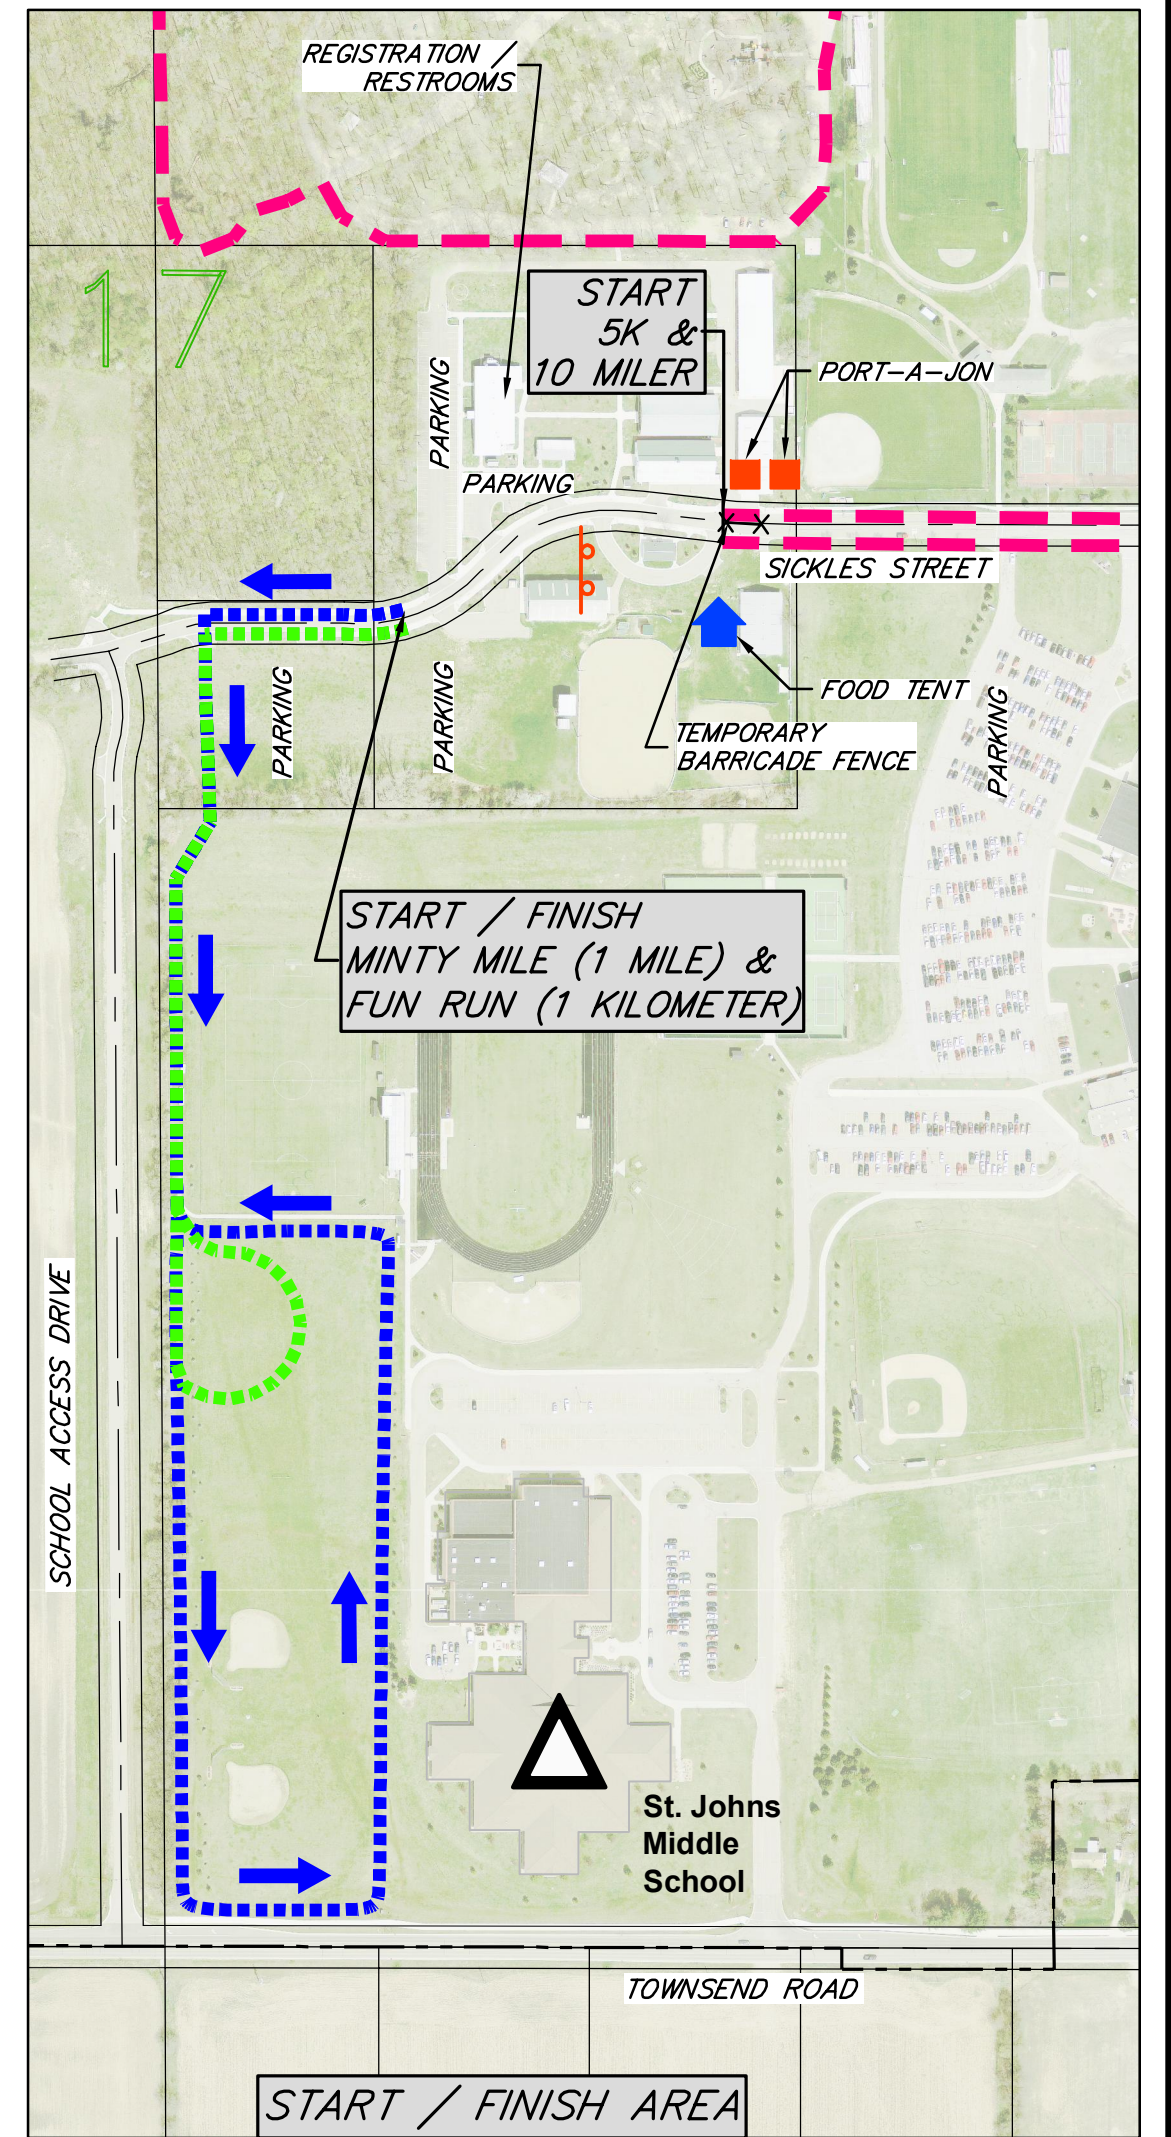

MINT CITY RACES

START / FINISH AREA
 0 150 300 600
 SCALE: 1" = 300'

LEGEND

- KID'S FUN RUN
- MINTY MILE KID'S RUN
- 5Km RUN ROUTE
- 5Km ROUTE MARKER
- 5 10 MILE ROUTE MARKER
- + AID / WATER STATION
- PORT-A-JONS
- △ EMERGENCY SHELTER
- ↑ FOOD TENT

MINT CITY RACES

ROUTE MAP

Spicer Group ROUTE MAPS PREPARED BY SPICER GROUP INC.