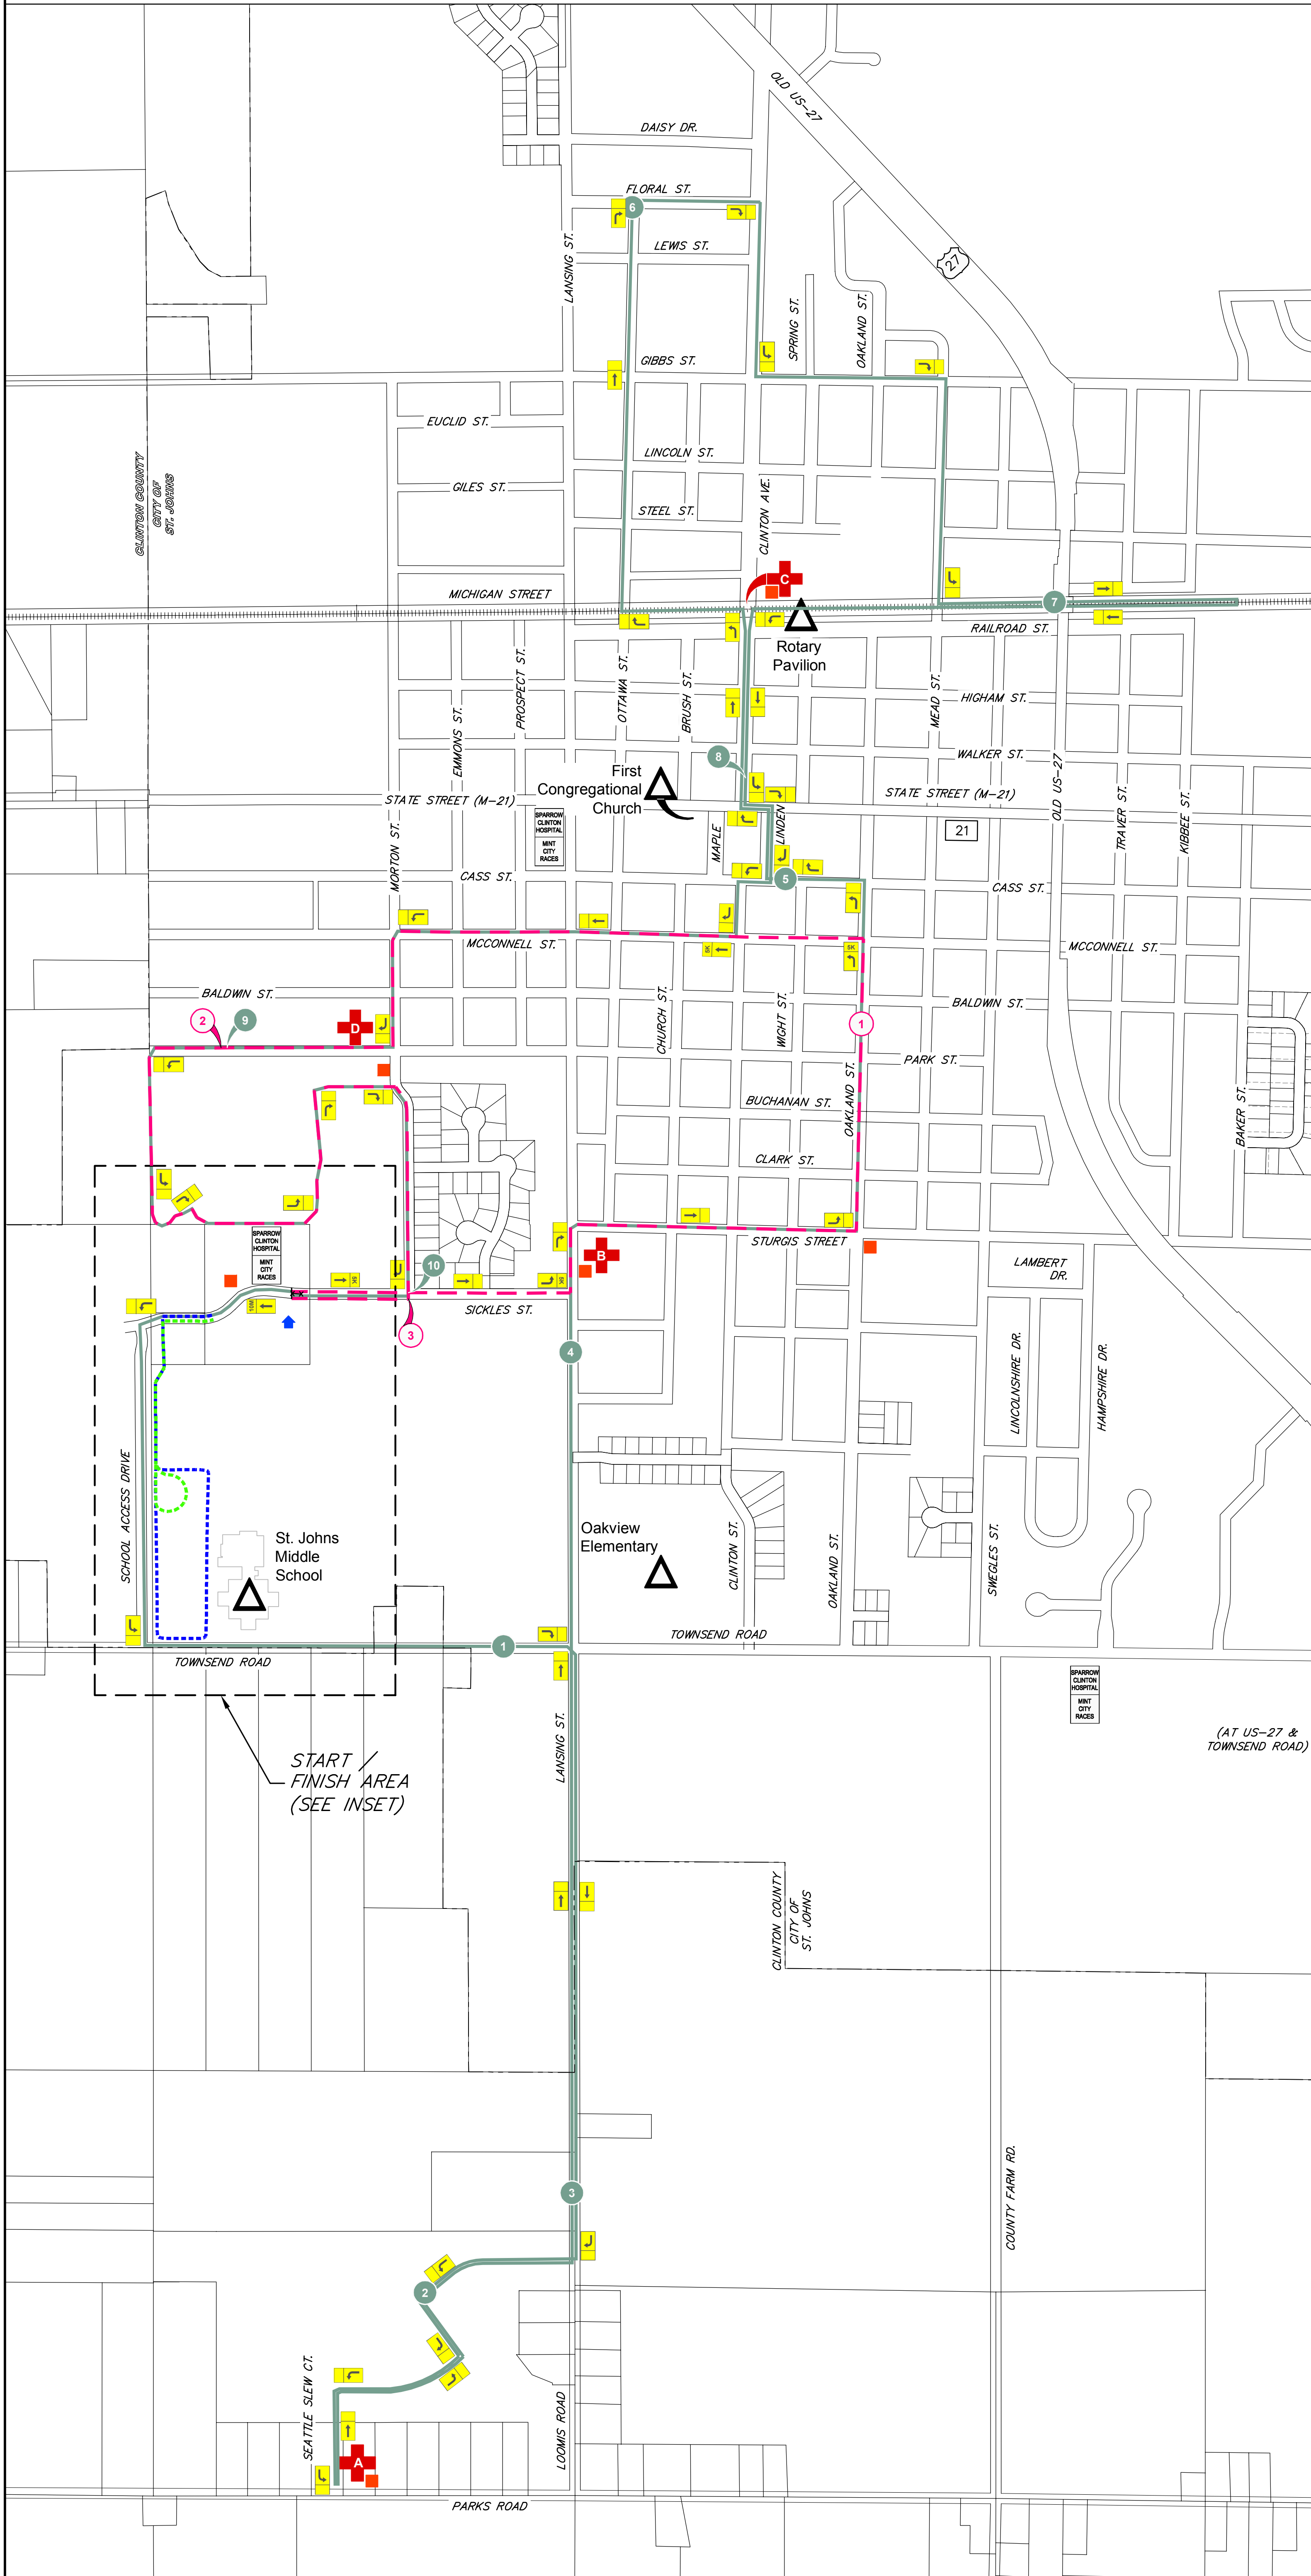

MINT CITY RACES

START / FINISH AREA
 0 150 300 600
 SCALE: 1" = 300'

LEGEND

- KID'S FUN RUN
- MINTY MILE KID'S RUN
- 5Km RUN ROUTE
- 5Km ROUTE MARKER
- 5 10 MILE ROUTE MARKER
- + AID / WATER STATION
- PORT-A-JONS
- △ EMERGENCY SHELTER
- ↑ FOOD TENT

MINT CITY RACES

ROUTE MAP

Spicer Group ROUTE MAPS PREPARED BY SPICER GROUP INC.